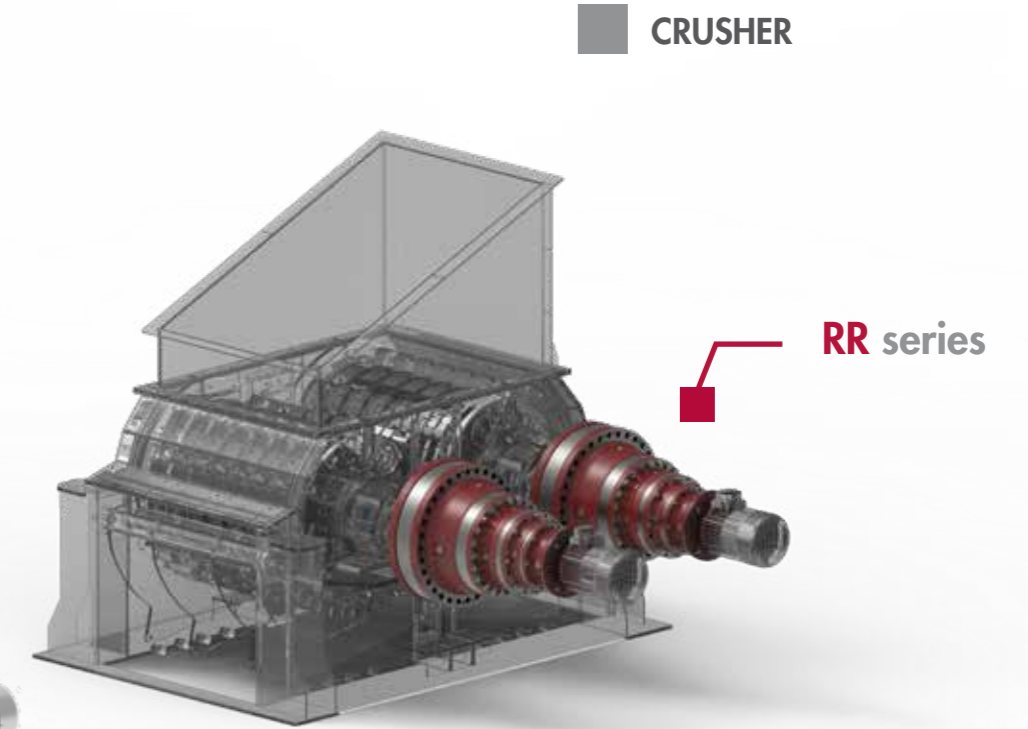

MINING SOLUTIONS

  MADE IN ITALY

 **REGGIANA
RIDUTTORI**
PLANETARY REDUCTION **GEARS**

**TRANSTECNO**[®]
the modular gearmotor

MEMBERS OF INTERPUMP GROUP

MINING APPLICATIONS

LOADER / UNLOADER

CRUSHER

STACKER & RECLAIMER

SPECIAL FEATURES FOR MINING

- Extra dust protection system
- Dedicated seals
- Back stop
- Self cooling units

MINING APPLICATIONS

THICKENER / CLARIFIER