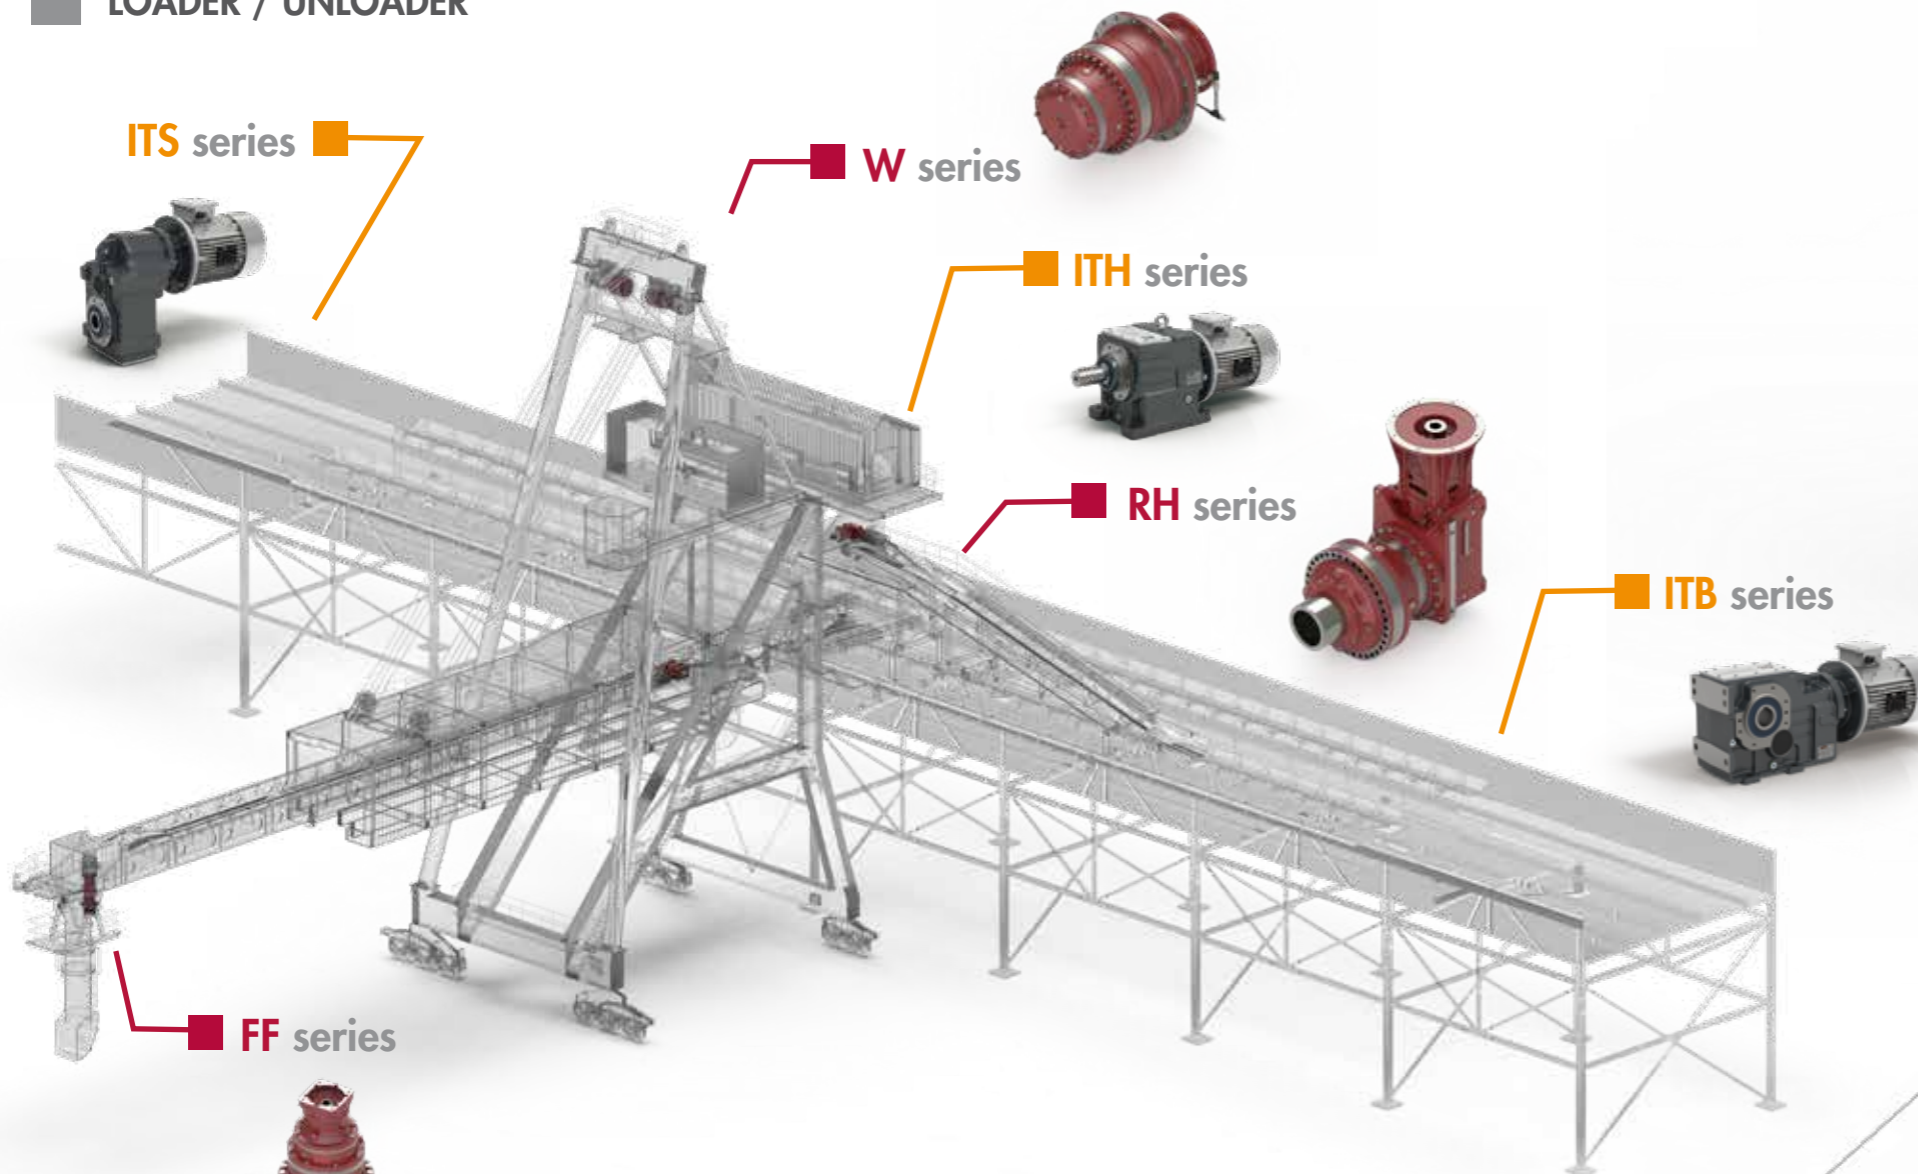

MINING SOLUTIONS

  MADE IN ITALY

 **REGGIANA
RIDUTTORI**
PLANETARY REDUCTION **GEARS**

**TRANSTECNO**[®]
the modular gearmotor

MEMBERS OF INTERPUMP GROUP

MINING APPLICATIONS

LOADER / UNLOADER

CRUSHER

STACKER & RECLAIMER

SPECIAL FEATURES FOR MINING

- Extra dust protection system
- Dedicated seals
- Back stop
- Self cooling units

MINING APPLICATIONS

THICKENER / CLARIFIER