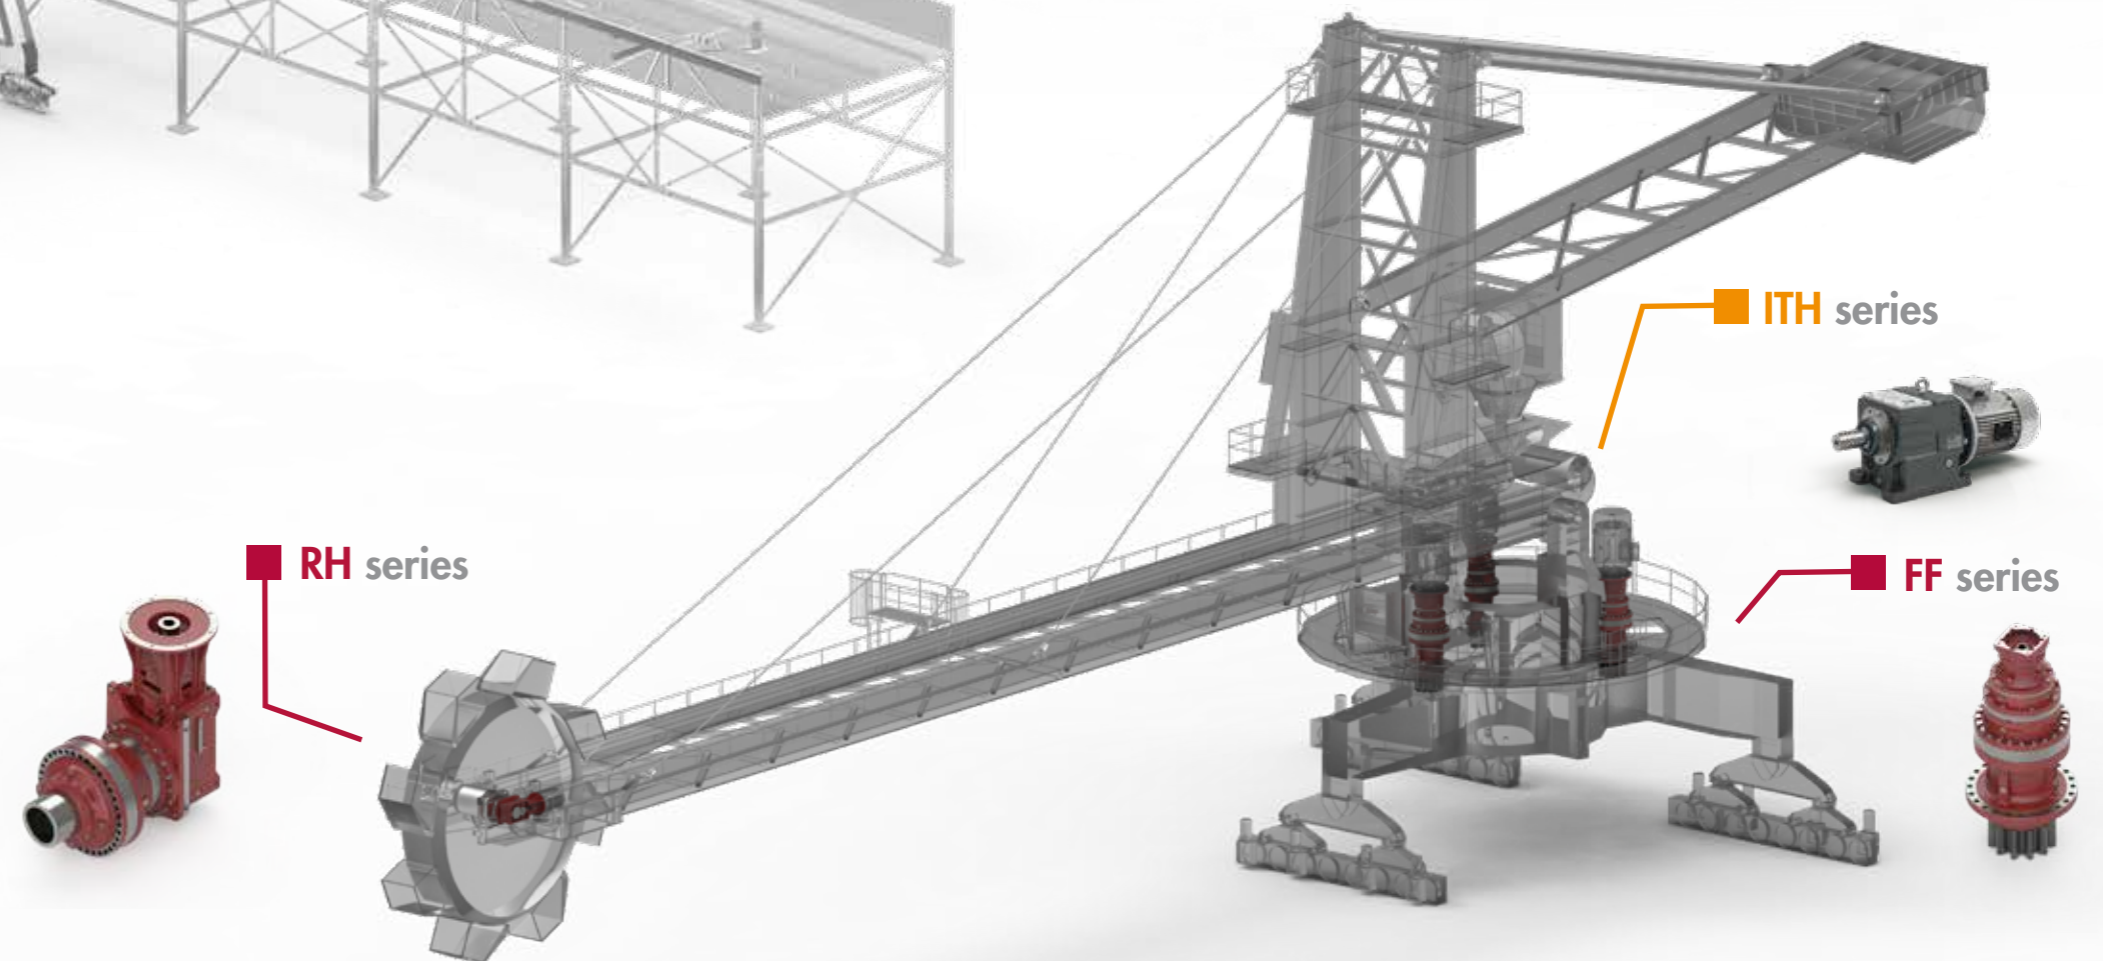

MINING SOLUTIONS

  MADE IN ITALY

 **REGGIANA
RIDUTTORI**
PLANETARY REDUCTION **GEARS**

**TRANSTECNO**[®]
the modular gearmotor

MEMBERS OF INTERPUMP GROUP

MINING APPLICATIONS

LOADER / UNLOADER

CRUSHER

STACKER & RECLAIMER

SPECIAL FEATURES FOR MINING

- Extra dust protection system
- Dedicated seals
- Back stop
- Self cooling units

MINING APPLICATIONS

THICKENER / CLARIFIER